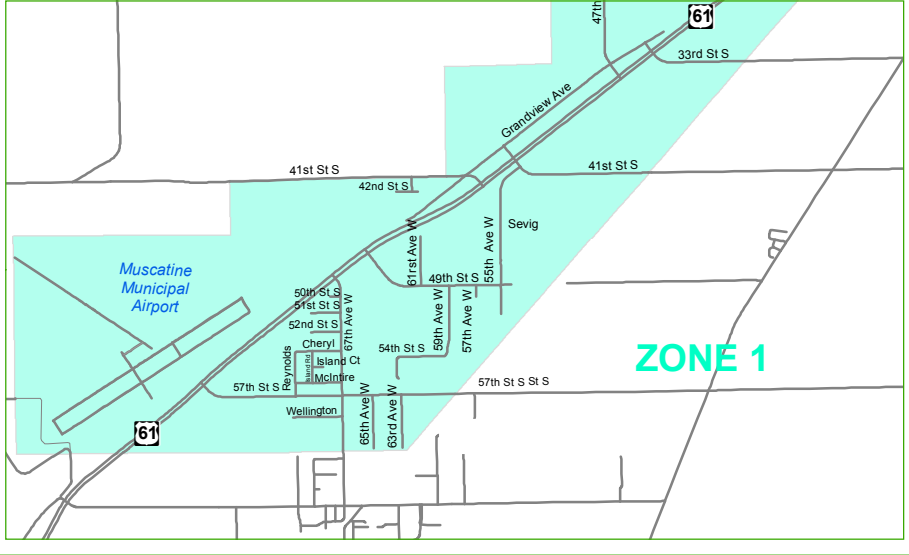

2018 LEAF PICKUP SCHEDULE

City of Muscatine Public Works 263-8933

Ripley's Mobile Home Park - ZONE 7

TRUCKS WILL BE WORKING IN ZONES PRIOR TO SCHEDULED PICKUP DAY BUT WILL RETURN ON (OR AFTER) SCHEDULED DATE

- PROGRAM GUIDELINES**
- Avoid parking on the street on your scheduled leaf collection day.
 - **LEAF PILES BLOCKED BY CARS WILL NOT BE COLLECTED UNTIL CARS ARE MOVED.**
 - Do not mix trash, branches or other yard waste with your leaf piles.
 - **Snow and ice control will take priority. Leaf collection operations may be postponed.**

2018 SCHEDULE

First Pass	Second Pass	
Zone 1 - Oct. 15	Zone 1 - Oct. 26	Please have leaves out next to curb by 7AM on day of leaf pickup.
Zone 2 - Oct. 16	Zone 2 - Oct. 31	
Zone 3 - Oct. 17	Zone 3 - Nov. 5	Note: Leaf trucks may be working in zones prior to pickup day but will return on (or after) scheduled date.
Zone 4 - Oct. 18	Zone 4 - Nov. 8	
Zone 5 - Oct. 19	Zone 5 - Nov. 14	
Zone 6 - Oct. 22	Zone 6 - Nov. 19	
Zone 7 - Oct. 23	Zone 7 - Nov. 26	
Zone 8 - Oct. 24	Zone 8 - Nov. 29	