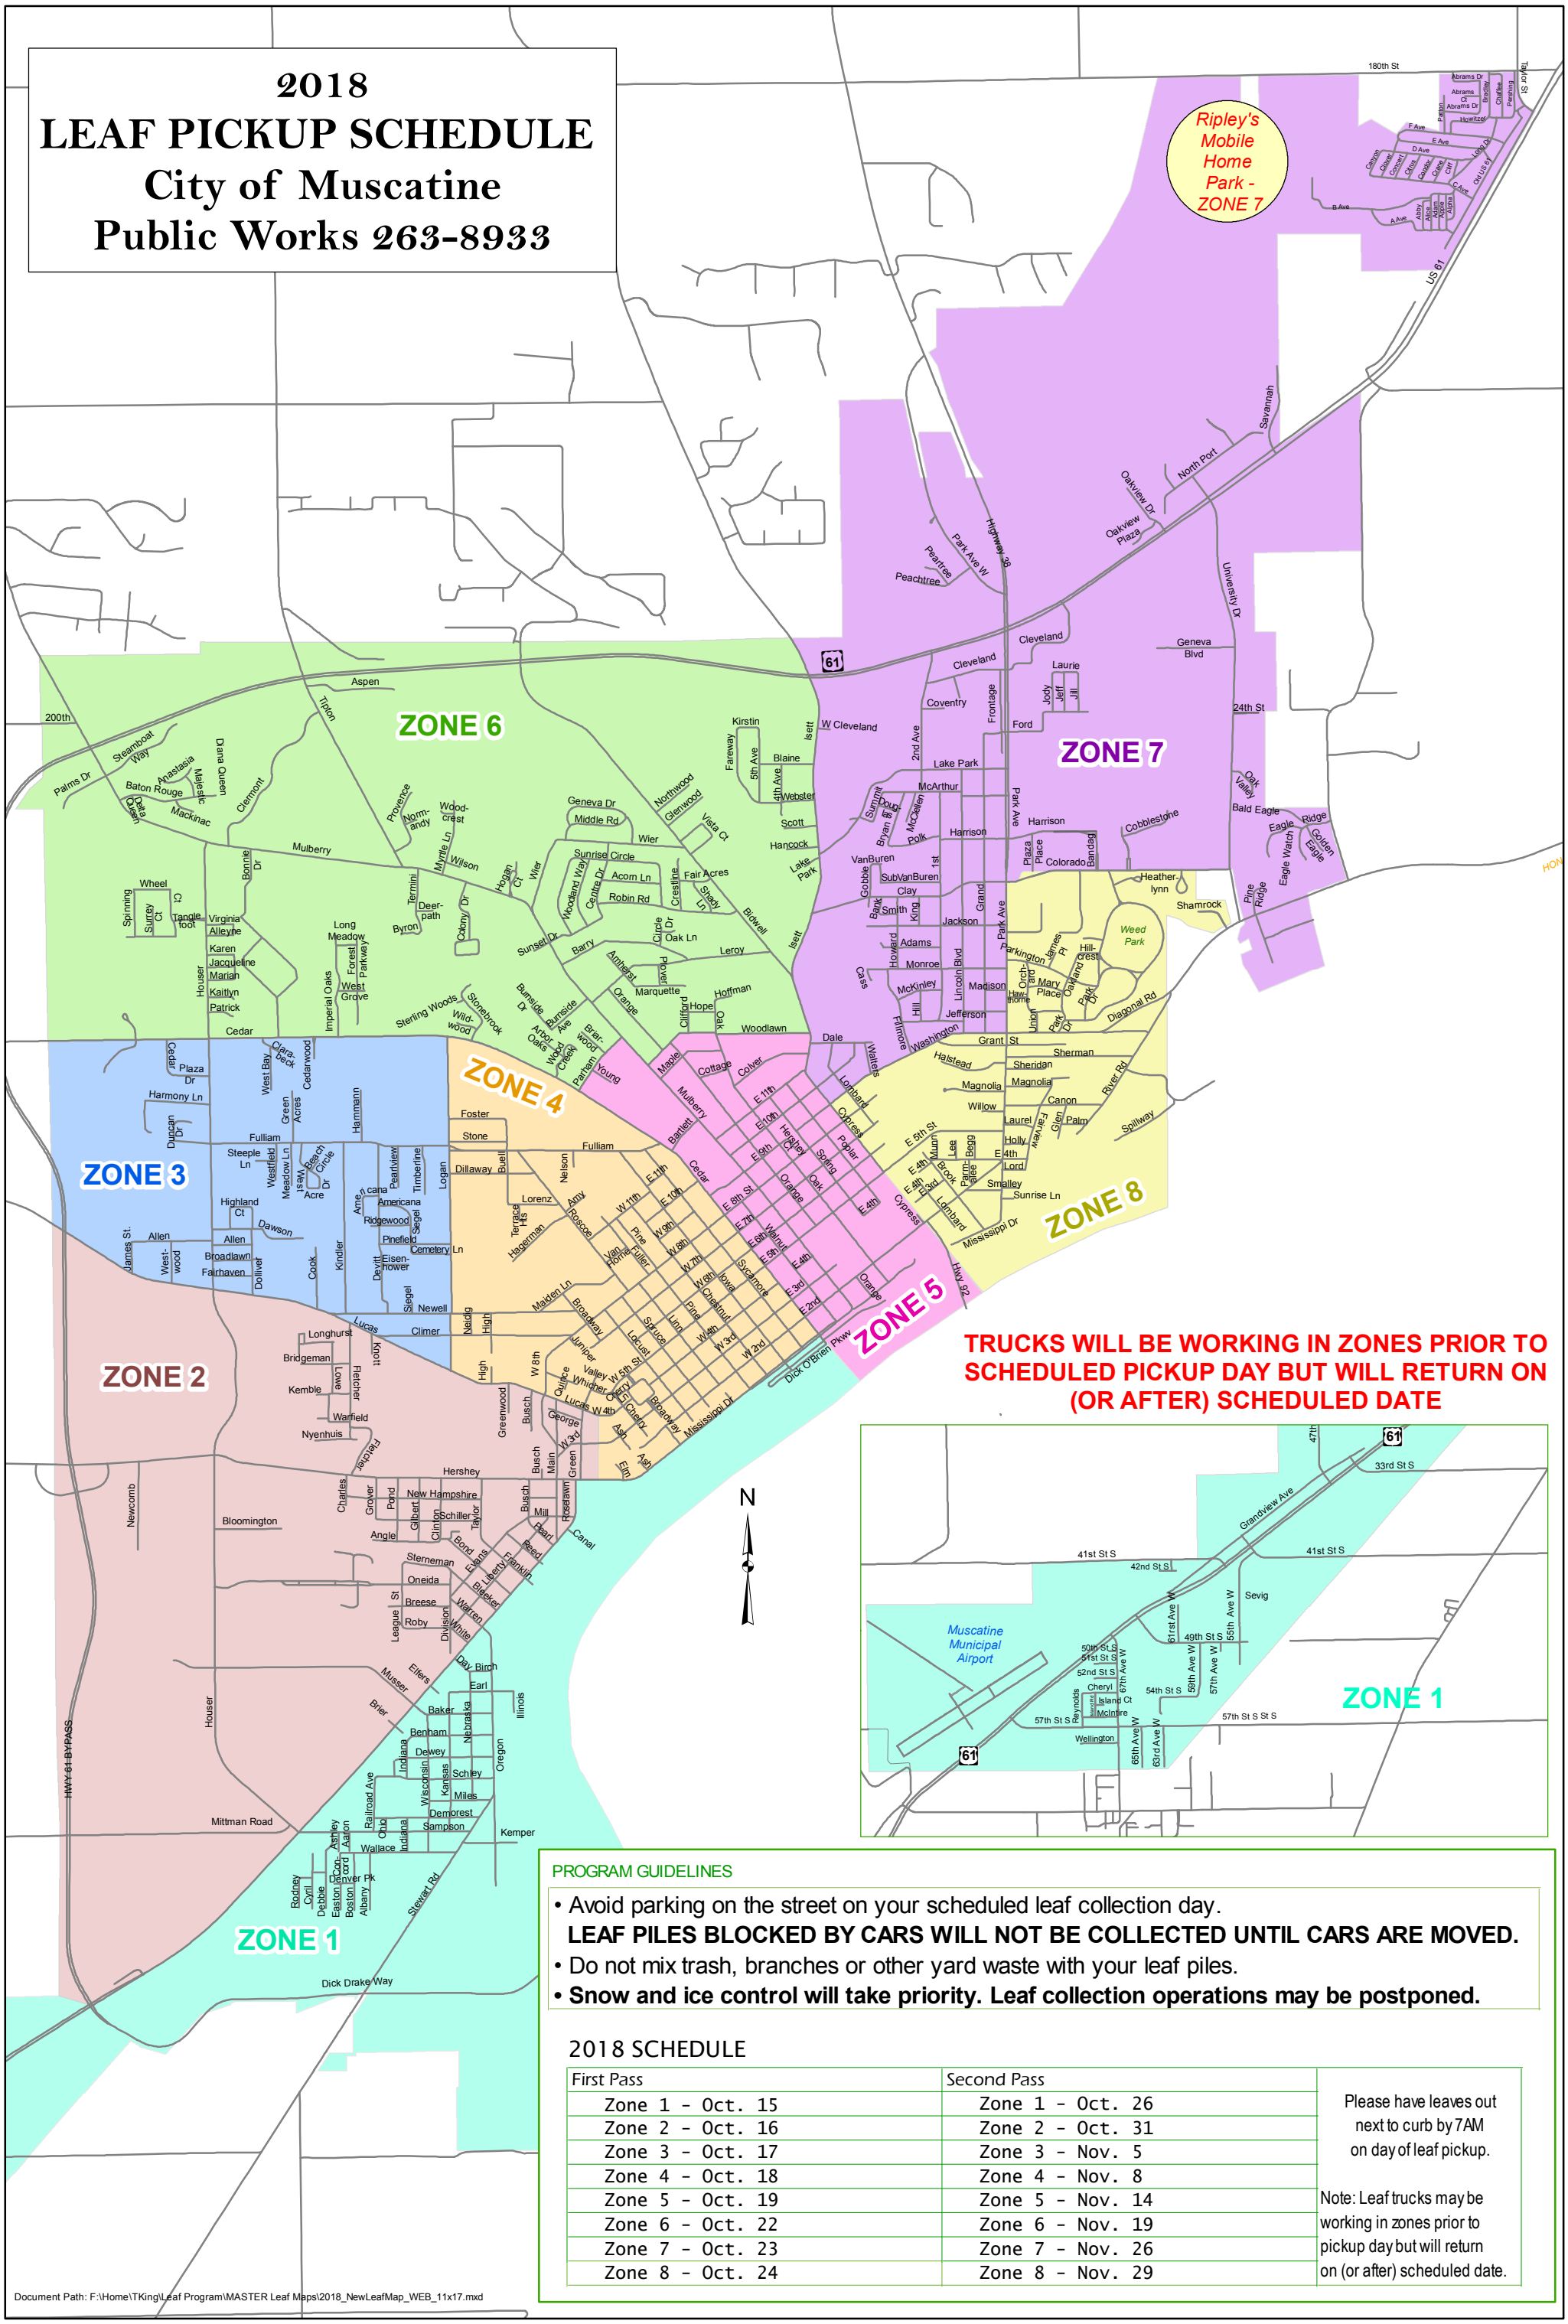

2018 LEAF PICKUP SCHEDULE

City of Muscatine Public Works 263-8933

Ripley's Mobile Home Park - ZONE 7

TRUCKS WILL BE WORKING IN ZONES PRIOR TO SCHEDULED PICKUP DAY BUT WILL RETURN ON (OR AFTER) SCHEDULED DATE

- PROGRAM GUIDELINES**
- Avoid parking on the street on your scheduled leaf collection day.
 - **LEAF PILES BLOCKED BY CARS WILL NOT BE COLLECTED UNTIL CARS ARE MOVED.**
 - Do not mix trash, branches or other yard waste with your leaf piles.
 - **Snow and ice control will take priority. Leaf collection operations may be postponed.**

2018 SCHEDULE

First Pass	Second Pass	
Zone 1 - Oct. 15	Zone 1 - Oct. 26	Please have leaves out next to curb by 7AM on day of leaf pickup.
Zone 2 - Oct. 16	Zone 2 - Oct. 31	
Zone 3 - Oct. 17	Zone 3 - Nov. 5	Note: Leaf trucks may be working in zones prior to pickup day but will return on (or after) scheduled date.
Zone 4 - Oct. 18	Zone 4 - Nov. 8	
Zone 5 - Oct. 19	Zone 5 - Nov. 14	
Zone 6 - Oct. 22	Zone 6 - Nov. 19	
Zone 7 - Oct. 23	Zone 7 - Nov. 26	
Zone 8 - Oct. 24	Zone 8 - Nov. 29	